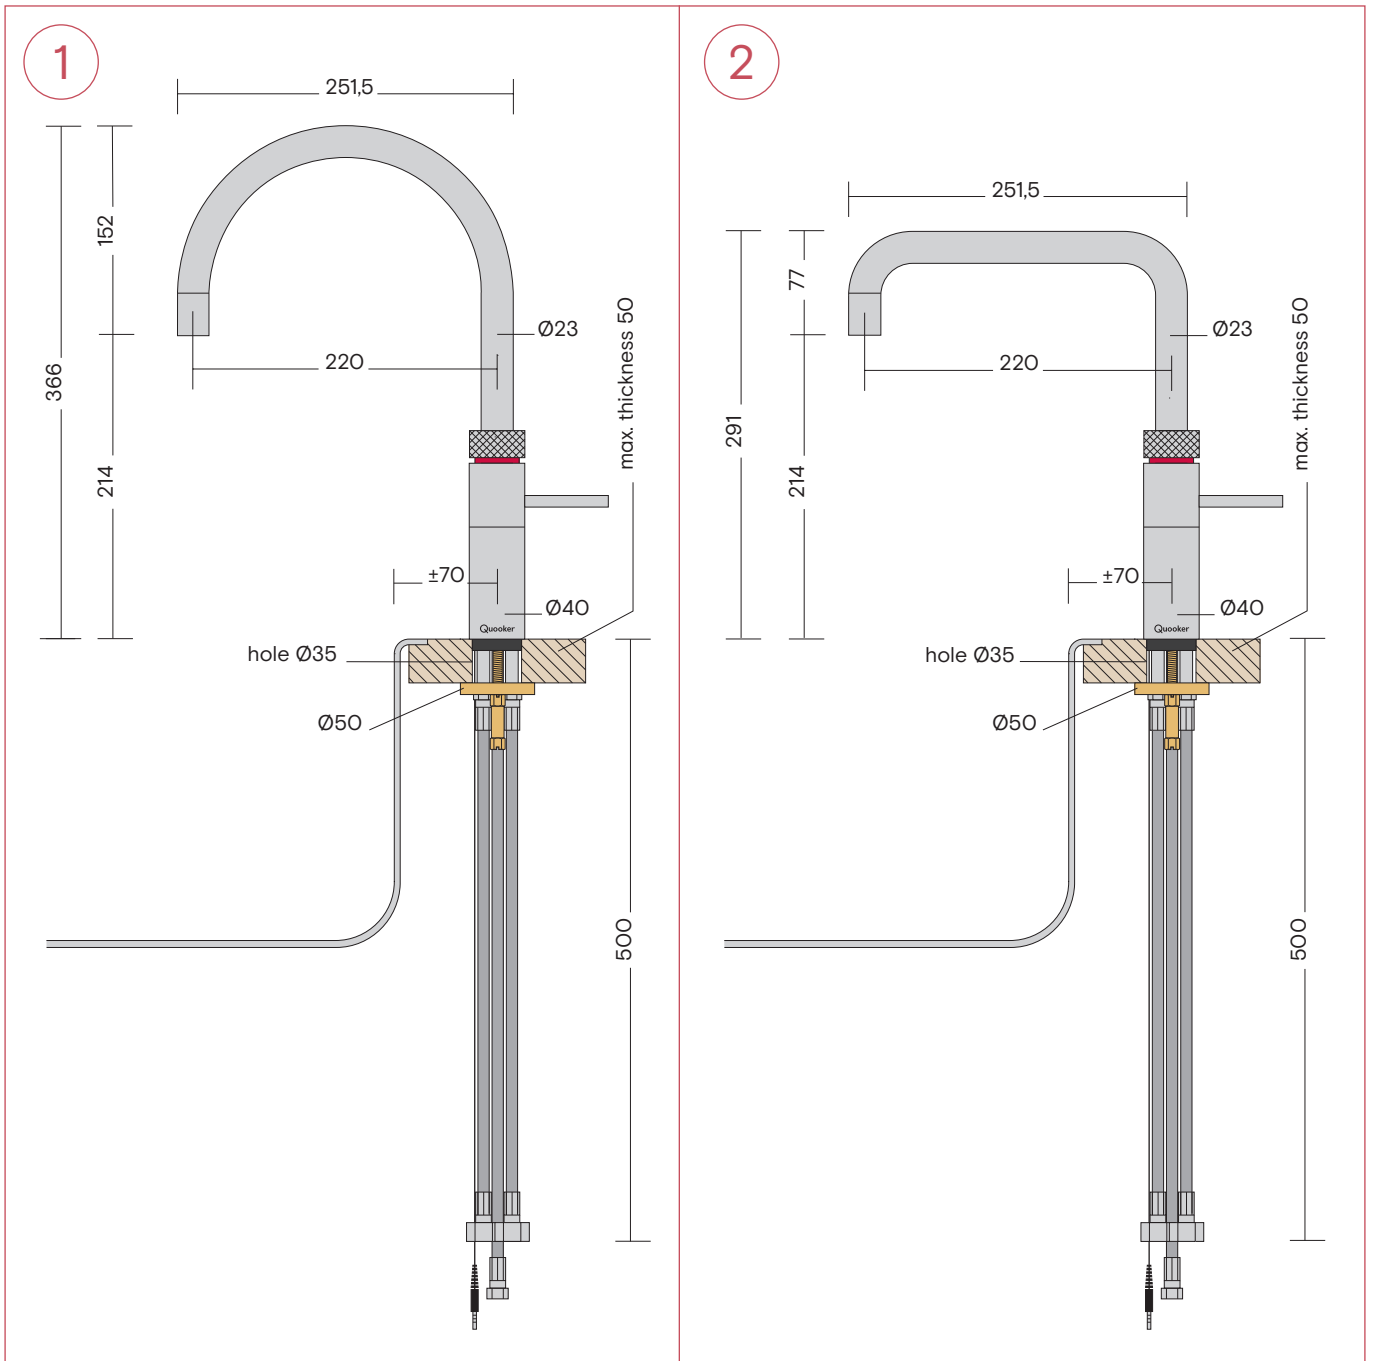

# Dimensions

## Front tap

### 1. Front

All dimensions in mm.

1

## Fusion tap

1. Fusion Round
2. Fusion Square

All dimensions in mm.