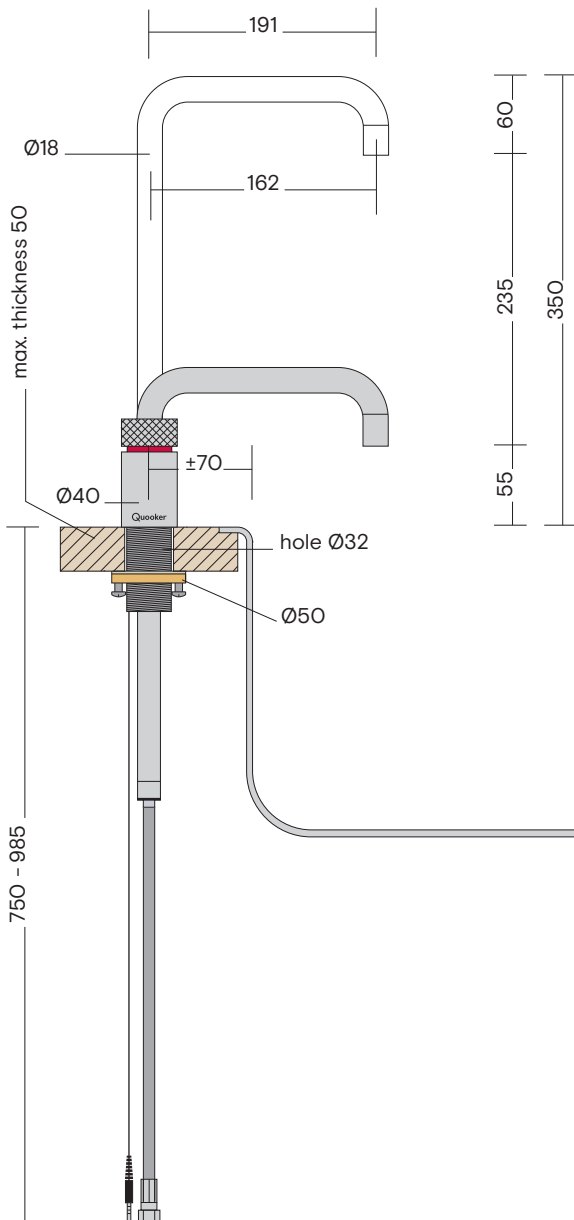

# Dimensions

### 1. Front

All dimensions in mm.

1

## 1. Nordic Round Twintaps

All dimensions in mm.

## 1. Nordic Square Twintaps

All dimensions in mm.

1