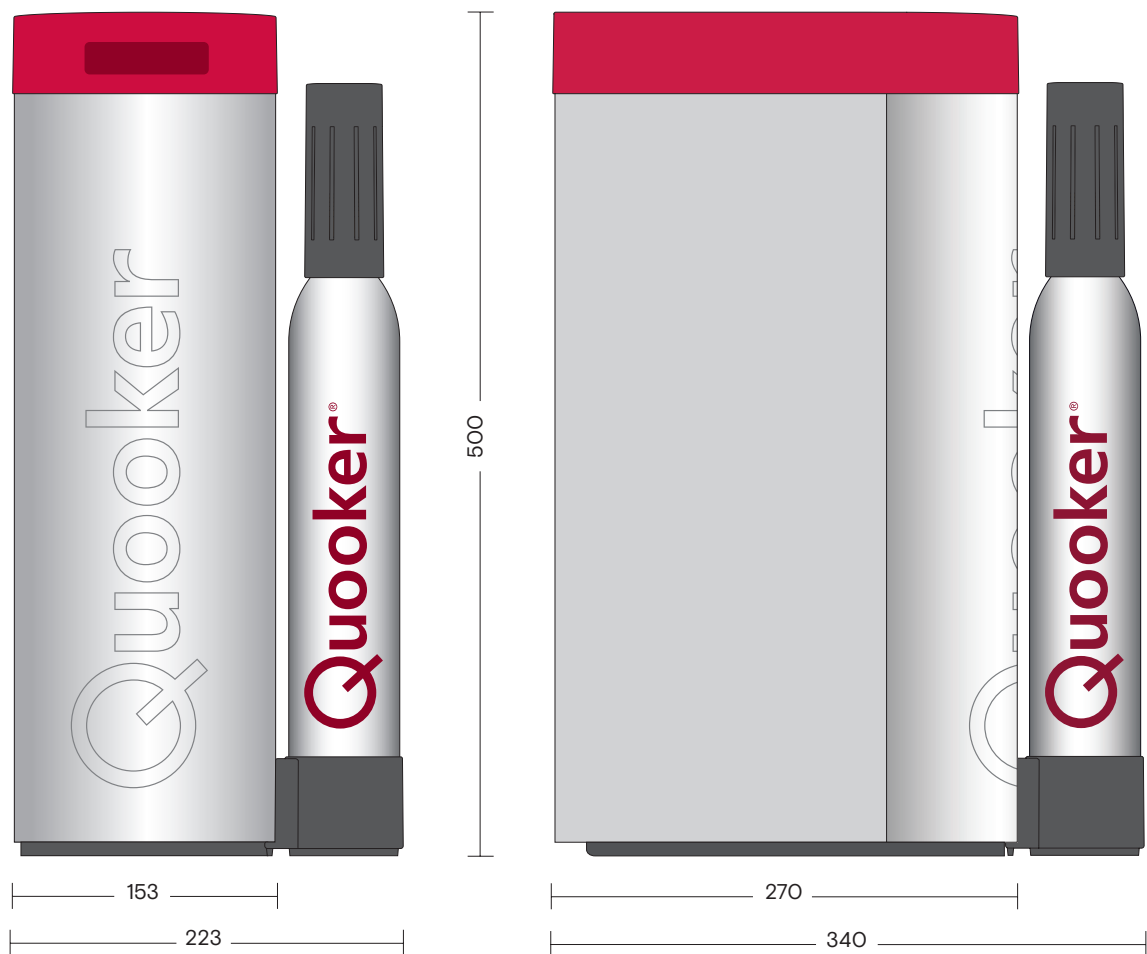

CUBE

1. CUBE, CO₂ cylinder and magnetic holder

All dimensions in mm.

1