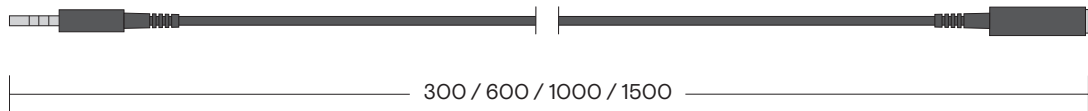

Extension hose

1. PRO3
2. CUBE

All dimensions in mm.

1