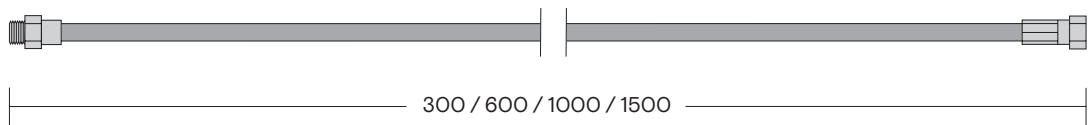

## Classic Nordic single taps

1. Classic Nordic Round single
2. Classic Nordic Square single

All dimensions in mm.

## Tanks

1. PRO3
2. COMBI(+)

Note! Allow 8 cm extra space above both tanks, to leave room for the hose.

All dimensions in mm.

## Extension hose

1. PRO3
2. CUBE

All dimensions in mm.

1

2