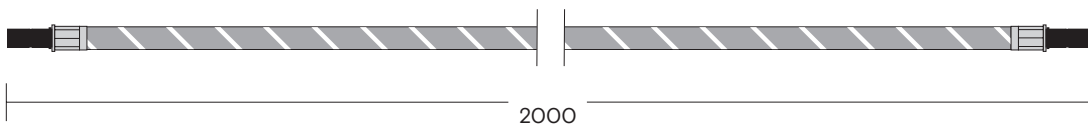

## Extension hose

1. PRO3
2. CUBE

All dimensions in mm.

1

2