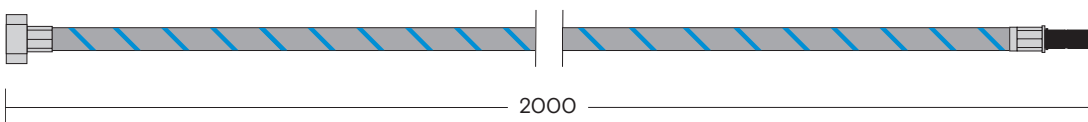

## Extension hose

1. PRO3
2. CUBE

All dimensions in mm.

1

2