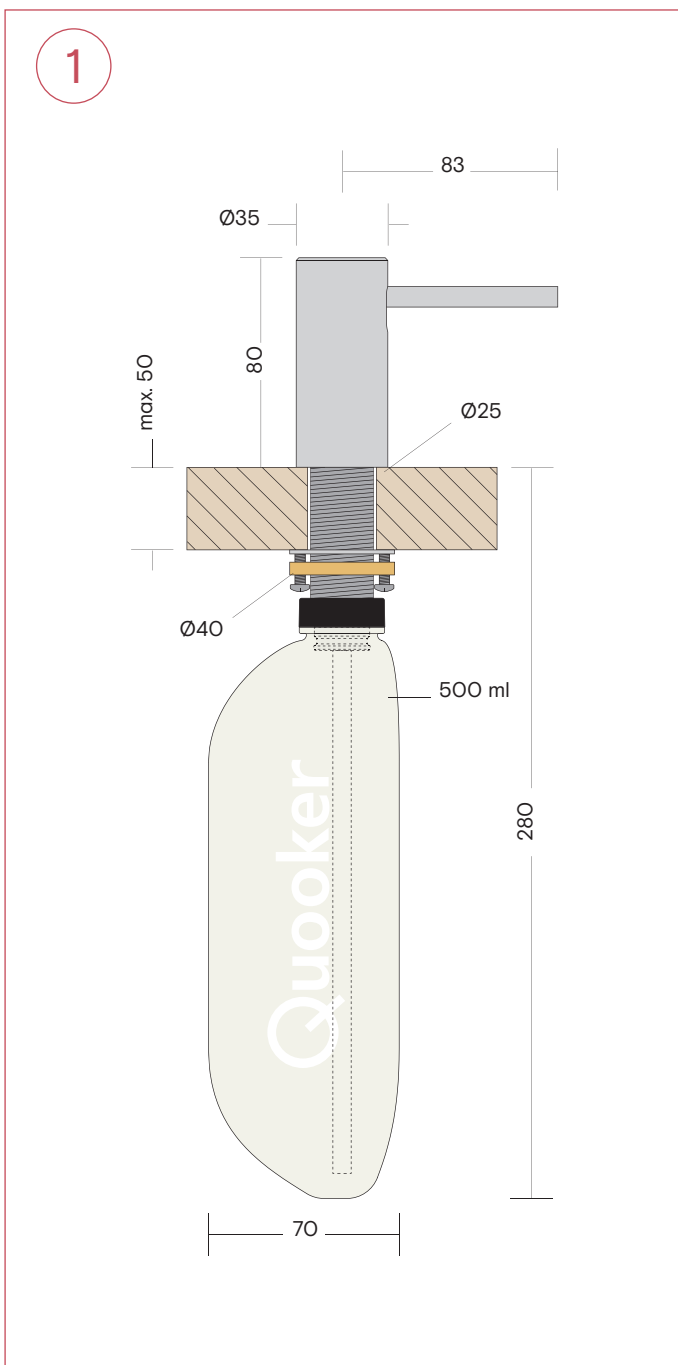

Nordic Soap Dispenser

1. Nordic Soap Dispenser

All dimensions in mm.