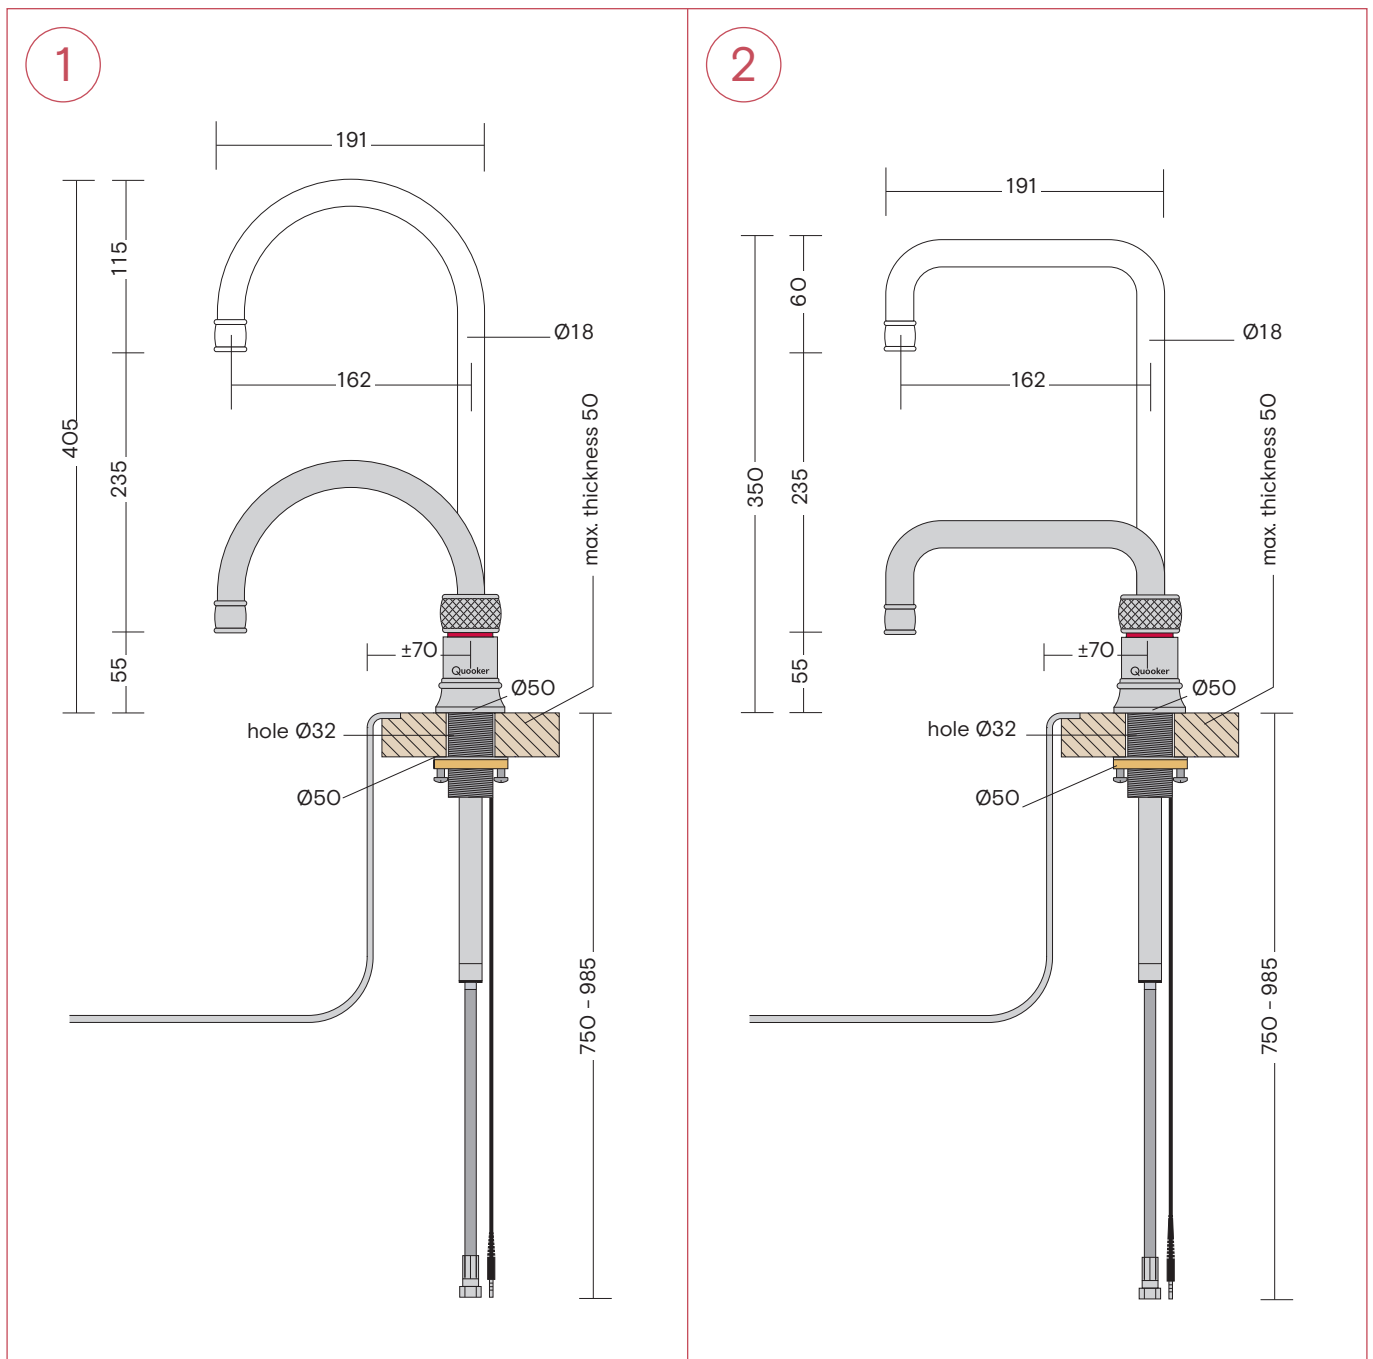

## 1. Nordic Square Twintaps

All dimensions in mm.

1

## Classic Nordic single taps

1. Classic Nordic Round single
2. Classic Nordic Square single

All dimensions in mm.