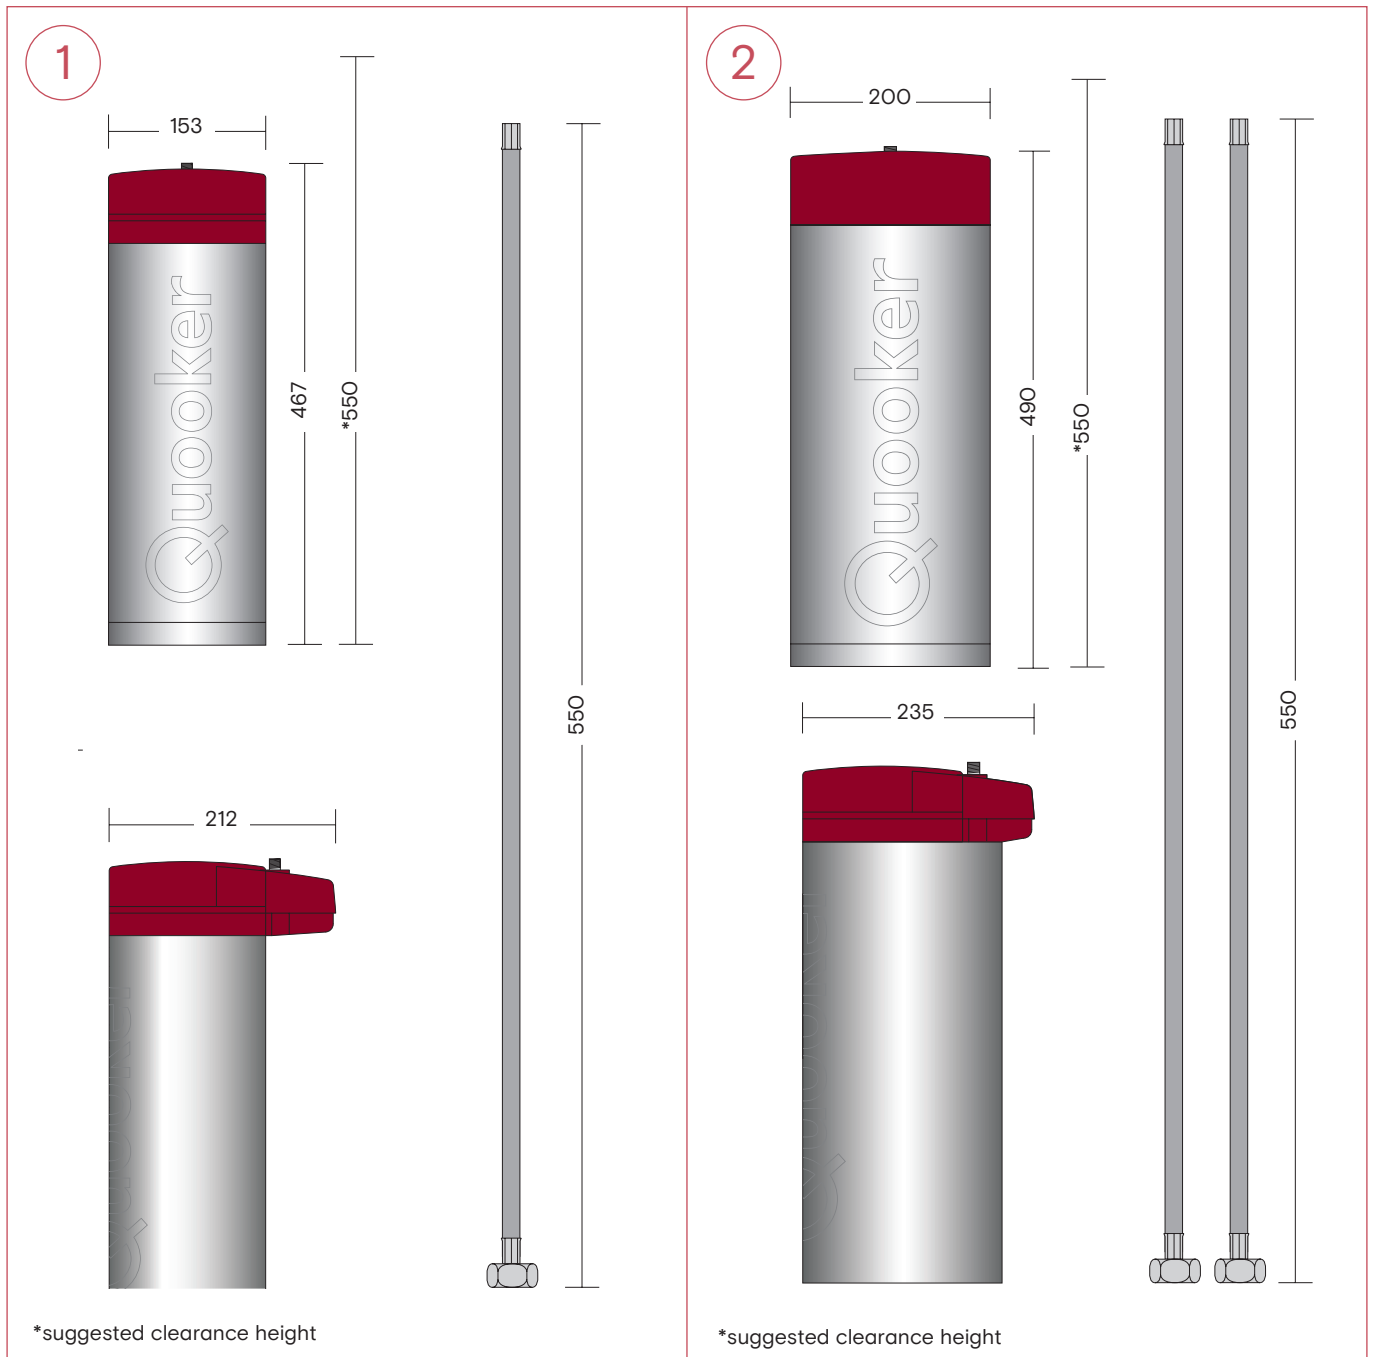

Tanks

1. PRO3
2. COMBI(+)

Note! Allow 8 cm extra space above both tanks, to leave room for the hose.

All dimensions in mm.