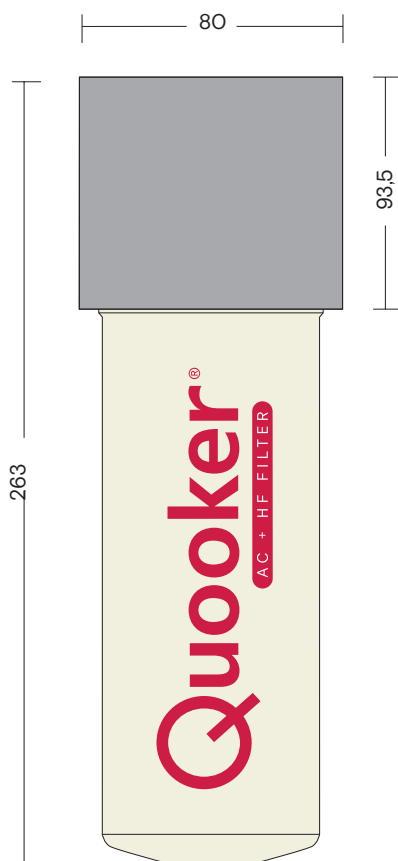

# Dimensions

### 1. Front

All dimensions in mm.

1

### 1. CUBE, CO<sub>2</sub> cylinder and magnetic holder

All dimensions in mm.

1

### 1. Cube Filter

All dimensions in mm.